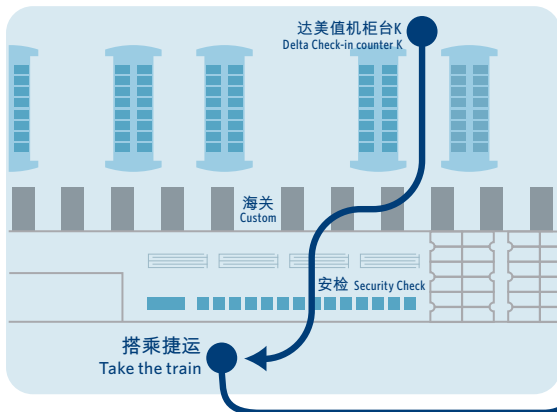

我们已搬迁至浦东机场全新的一号卫星厅(S1)运营。但值机柜台、安全检查和行李提取将仍在T1进行。T1和S1之间设有列车,无论您是抵达还是出发,都能一步到位,无缝连接。

We have moved to the brand-new Satellite Terminal 1 (S1). For customers departing from and arriving in Shanghai Pudong Airport, our check-in counter, security check and baggage claim will remain in T1. A train will connect customers from T1 to S1 where the boarding gates are located.

T1 国际出发 T1 INTERNATIONAL DEPARTURE

S1 卫星厅 S1 SATELLITE TERMINAL

S1 卫星厅 S1 SATELLITE TERMINAL

转机流程 TRANSFER FLOW

T1 国际航线入境海关及行李提取 T1 INTERNATIONAL ARRIVAL CUSTOMS AND BAGGAGE CLAIM