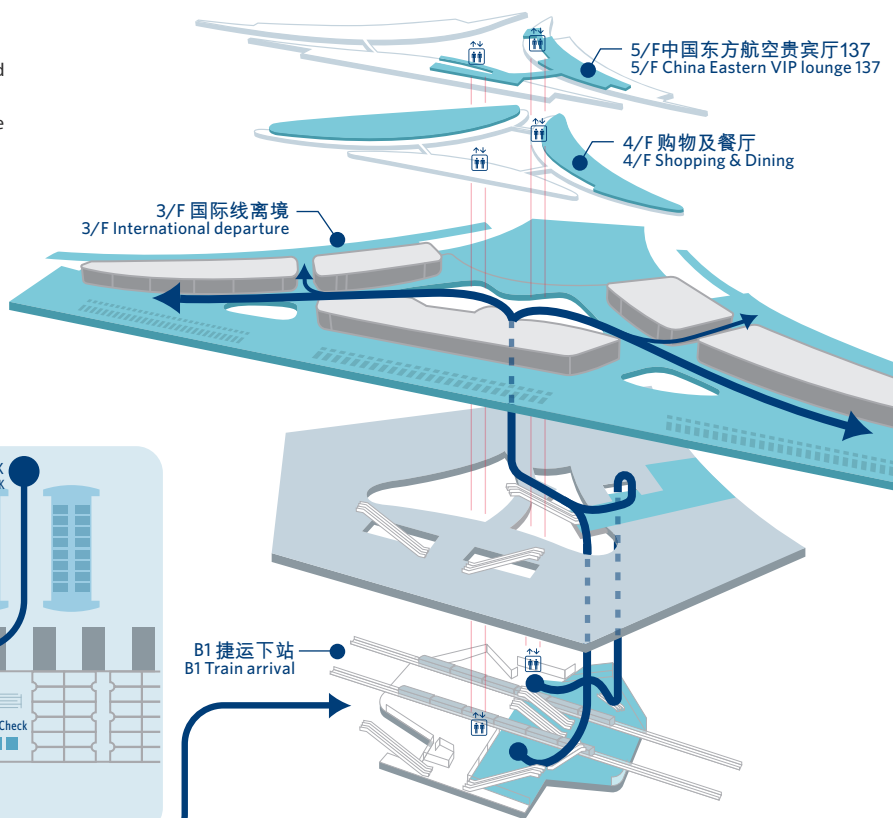

我们已搬迁至浦东机场全新的一号卫星厅(S1)运营。但值机柜台、安全检查和行李提取将仍在T1进行。T1和S1之间设有列车,无论您是抵达还是出发,都能一步到位,无缝连接。

We have moved to the brand-new Satellite Terminal 1 (S1). For customers departing from and arriving in Shanghai Pudong Airport, our check-in counter, security check and baggage claim will remain in T1. A train will connect customers from T1 to S1 where the boarding gates are located.

T1 国际出发 T1 INTERNATIONAL DEPARTURE

S1 卫星厅 S1 SATELLITE TERMINAL

S1 卫星厅 S1 SATELLITE TERMINAL

转机流程 TRANSFER FLOW

T1 国际航线入境海关及行李提取 T1 INTERNATIONAL ARRIVAL CUSTOMS AND BAGGAGE CLAIM