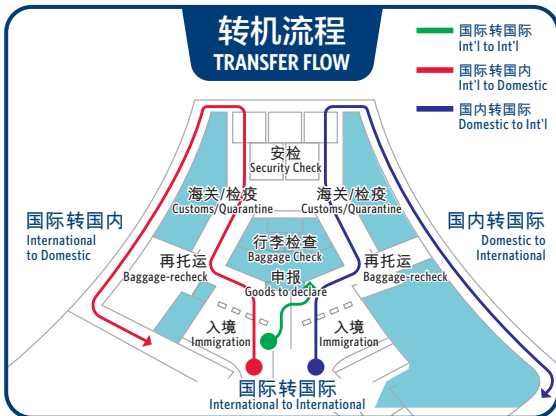

我们已搬迁至浦东机场全新的一号卫星厅(S1)运营。但值机柜台、安全检查和行李提取将仍在T1进行。T1和S1之间设有列车,无论您是抵达还是出发,都能一步到位,无缝连接。

We have moved to the brand-new Satellite Terminal 1 (S1). For customers departing from and arriving in Shanghai Pudong Airport, our check-in counter, security check and baggage claim will remain in T1. A train will connect customers from T1 to S1 where the boarding gates are located.

T1 国际出发 T1 INTERNATIONAL DEPARTURE

S1 卫星厅 S1 SATELLITE TERMINAL

S1 卫星厅 S1 SATELLITE TERMINAL

转机流程 TRANSFER FLOW

T1 国际航线入境海关及行李提取 T1 INTERNATIONAL ARRIVAL CUSTOMS AND BAGGAGE CLAIM