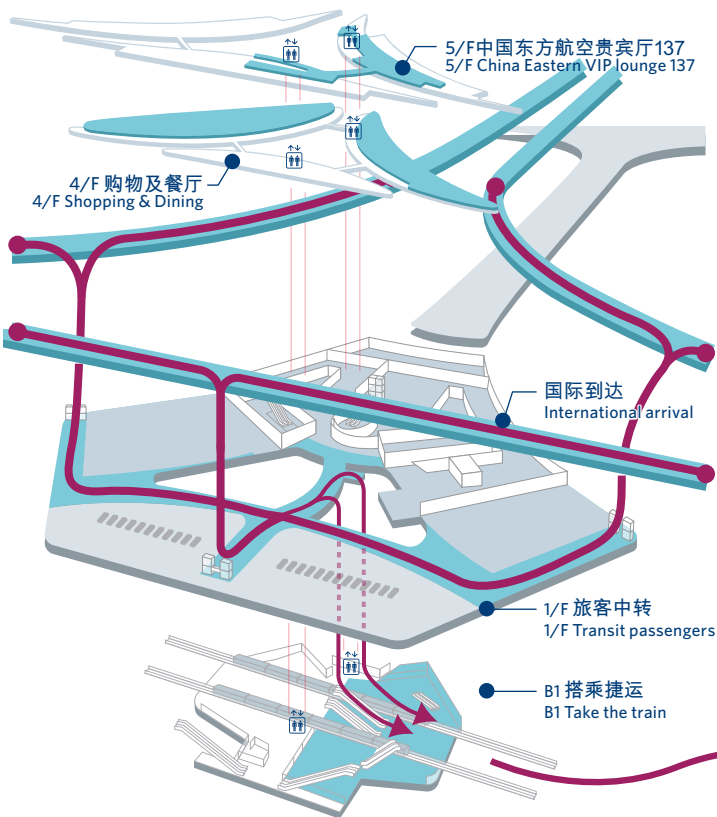

我们已搬迁至浦东机场全新的一号卫星厅(S1)运营。但值机柜台、安全检查和行李提取将仍在T1进行。T1和S1之间设有列车,无论您是抵达还是出发,都能一步到位,无缝连接。

We have moved to the brand-new Satellite Terminal 1 (S1). For customers departing from and arriving in Shanghai Pudong Airport, our check-in counter, security check and baggage claim will remain in T1. A train will connect customers from T1 to S1 where the boarding gates are located.

T1 国际出发 T1 INTERNATIONAL DEPARTURE

S1 卫星厅 S1 SATELLITE TERMINAL

S1 卫星厅 S1 SATELLITE TERMINAL

转机流程 TRANSFER FLOW

T1 国际航线入境海关及行李提取 T1 INTERNATIONAL ARRIVAL CUSTOMS AND BAGGAGE CLAIM